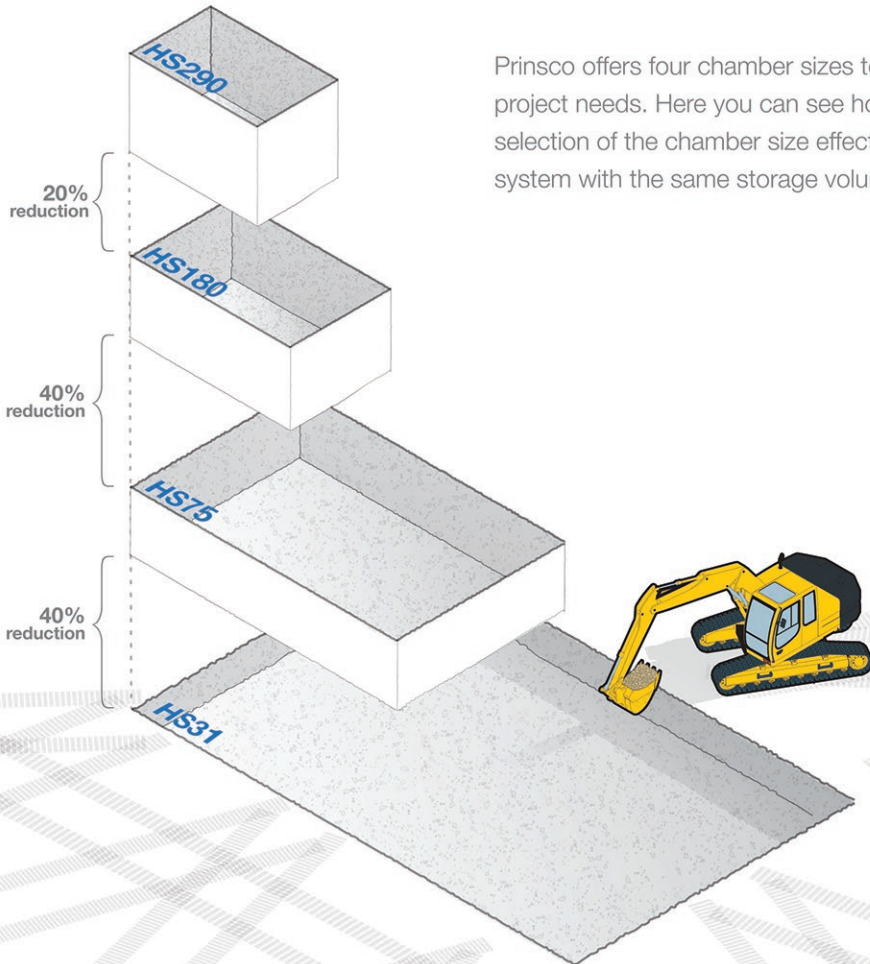

HydroStor® Footprint Comparison

Comparing the footprint of a system with the same volume

Prinsco offers four chamber sizes to meet various project needs. Here you can see how dramatically the selection of the chamber size effects the footprint of a system with the same storage volume.